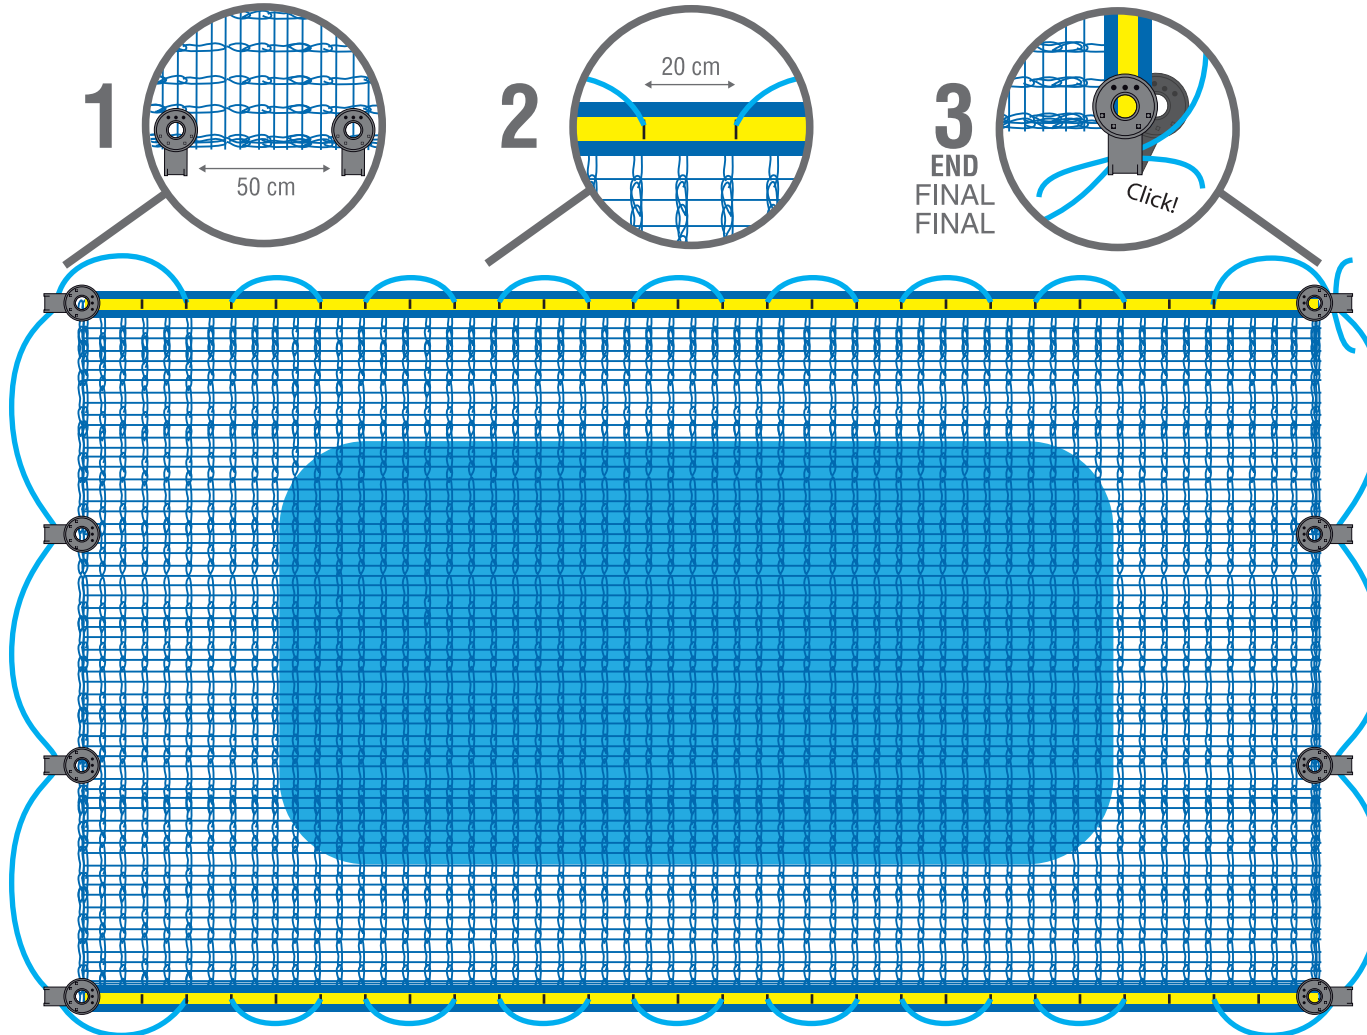

USE AND ASSEMBLY INSTRUCTIONS INSTRUCCIONES DE USO Y MONTAJE INSTRUCTIONS D'UTILISATION ET D'ASSEMBLAGE

Benutzungs und Montageanleitung. Istruzioni per l'uso ed il montaggio. Instruções de uso e montagem.
Gebruiks en montage instructies. Инструкция по применению и монтажу. Kullanım ve montaj talimatı.

تعليمات الاستخدام و التركيب

www.leafpoolcover.com

LEAF POOL COVER

The solution to avoid leaves and insects in your pool

**THIS PRODUCT IS NOT A TOY.
THIS PRODUCT IS NOT A SAFETY NET.**
Do not bathe or swim with LPC placed in the pool.
Keep children and animals away from the pool or under an adult supervision.

**ESTE PRODUCTO NO ES UN JUGUETE.
ESTE PRODUCTO NO ES UNA RED DE SEGURIDAD.**
No bañarse ni nadar con LPC instalado.
Mantener a los niños y los animales alejados de la piscina o bajo la supervisión de un adulto.

**CE PRODUIT N'EST PAS UN JOUET.
CE PRODUIT N'EST PAS UN FILET DE SÉCURITÉ.**
Ne pas se baigner ou nager avec LPC placé dans la piscine.
Tenez les enfants et les animaux éloignés de la piscine ou sous la surveillance d'un adulte.

**KEIN ESPIELZEUG.
KEIN SICHERHEITSNETZ.**
Kein Schwimmen.
Halten sie Tiere und Kinder vom Schwimmbad weg oder nur unter Beaufsichtigung von Erwachsenen.

**NON È UN GIOCATTOLO.
NON È UNA RETE DI SICUREZZA.**
Proibito Nuotare.
Mantener allontanati i bambini e gli animali domestici dalla piscina o sotto la supervisione di un adulto.

**ESTE PRODUTO NÃO É UM BRINQUEDO.
ESTE PRODUTO NÃO É UMA REDE DE SEGURANÇA.**
Não se banhe ou não com o LPC instalado. Mantenha crianças e animais afastados da piscina ou sob a supervisão de um adulto.

**Отсутствует защитная сетка.
Не играйте.
Не купайтесь.**
Держите детей и домашних животных вдали от бассейна или под наблюдением взрослых.

**HENÜZ GÜVENLİ DEĞİL.
OYUNÇAK YASAK.**
Yüzme Yasak. Çocukları ve Evcil Hayvanları Hayvanları Havuzdan uzak tutalım veya Bir yetişkin gözetimi altında olmalı.

**GEEN VANGNET.
GEEN SPEELGOED.**
Niet om te baden Houd kinderen en huisdieren uit de buurt van het zwembad of onder toezicht van een volwassene.

هذا المنتج ليس شبكة أمان
هذا المنتج ليس لعبة
لا يستحم أو يسبح و LPC مثبت
إبقاء الأطفال والحيوانات بعيدا عن حوض السباحة أو تحت إشراف شخص بالغ